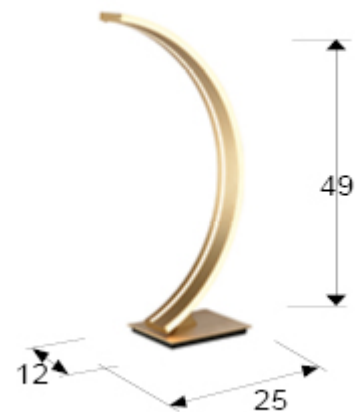

Arcus

589316

Table lamps

LED table lamp, made of metal and aluminium, brushed gold finish. Opal silicone diffuser. 14W LED, 650 lm, 3000 K.

GENERAL INFORMATION

Catalogue: i39 Iluminación
Page: 143
EAN Code: 8435435327330
Type: Table lamps
Collection: Arcus

SIZES

Sizes: ↔ 25.0 ↓ 49.0 ↗ 12.0 cm
Weight: 1.3 Kg

SIZES WITH PACKAGING

Weight: 1.8 Kg
Volume: 0.0200m³
Sizes: ↔ 27.0 ↓ 58.0 ↗ 13.0 cm

TECHNICAL INFORMATION

IP protection: IP 20
Electric class: Class 3
Maximum power: 14W
Voltage: 18 V
Frequency: 50/60 Hz
Colour temperature: 3,000 K
Average lifespan: 50,000 h
Power factor: >0.95
CRI: >80

ADDITIONAL INFORMATION

Material: Metal, aluminium, silicone
Finish: Brushed gold, opal
Assembling time by customer: 5 min